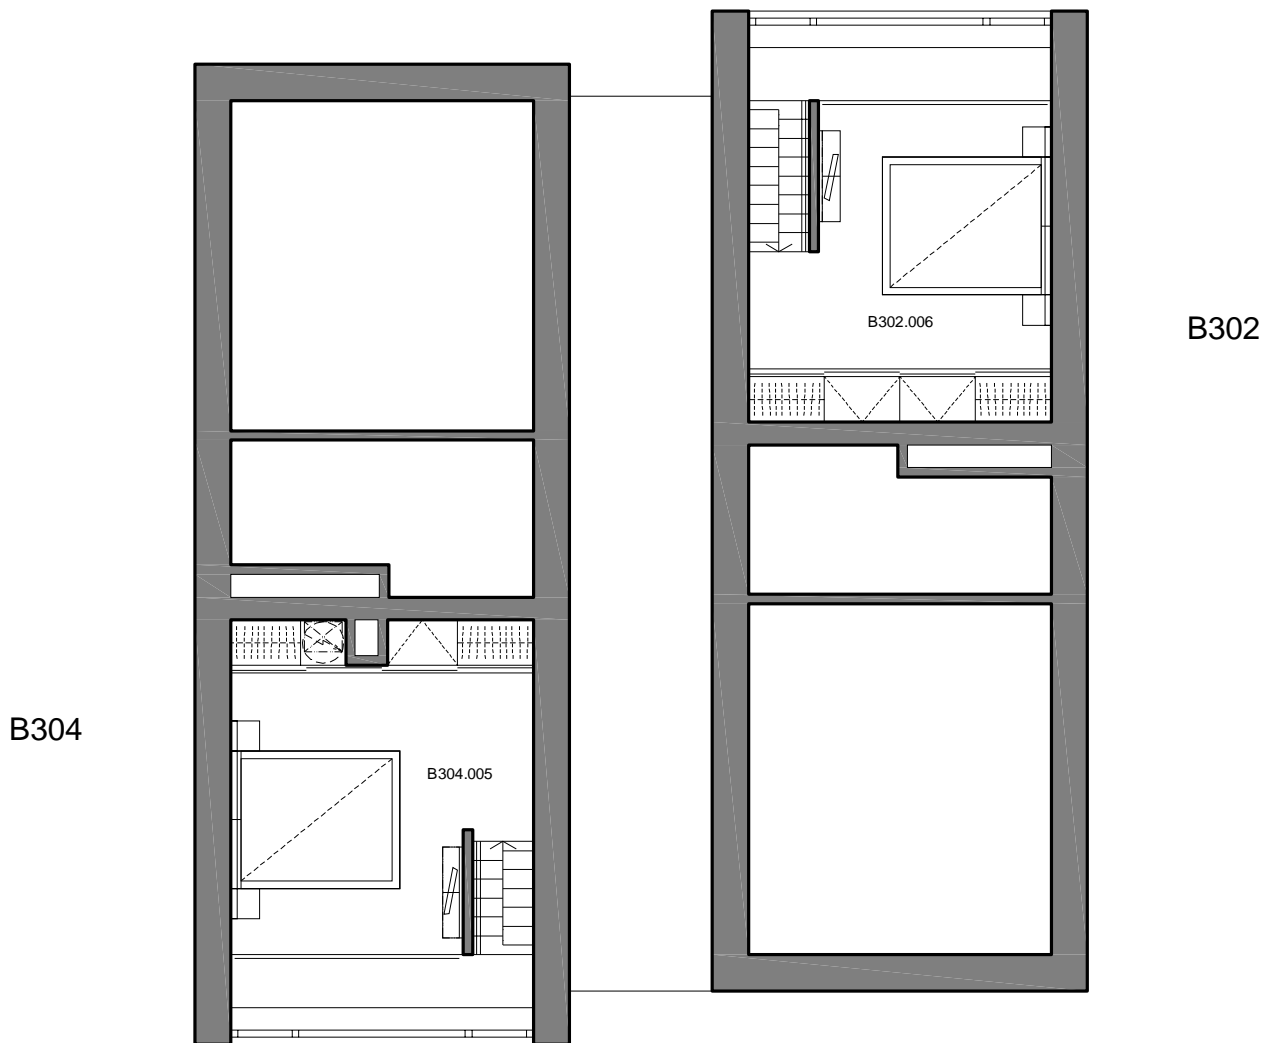

NO.	DESCRIPTION	SQ. M
B302.006	GALLERY / BEDROOM	16.8
B304.005	GALLERY / BEDROOM	17.2